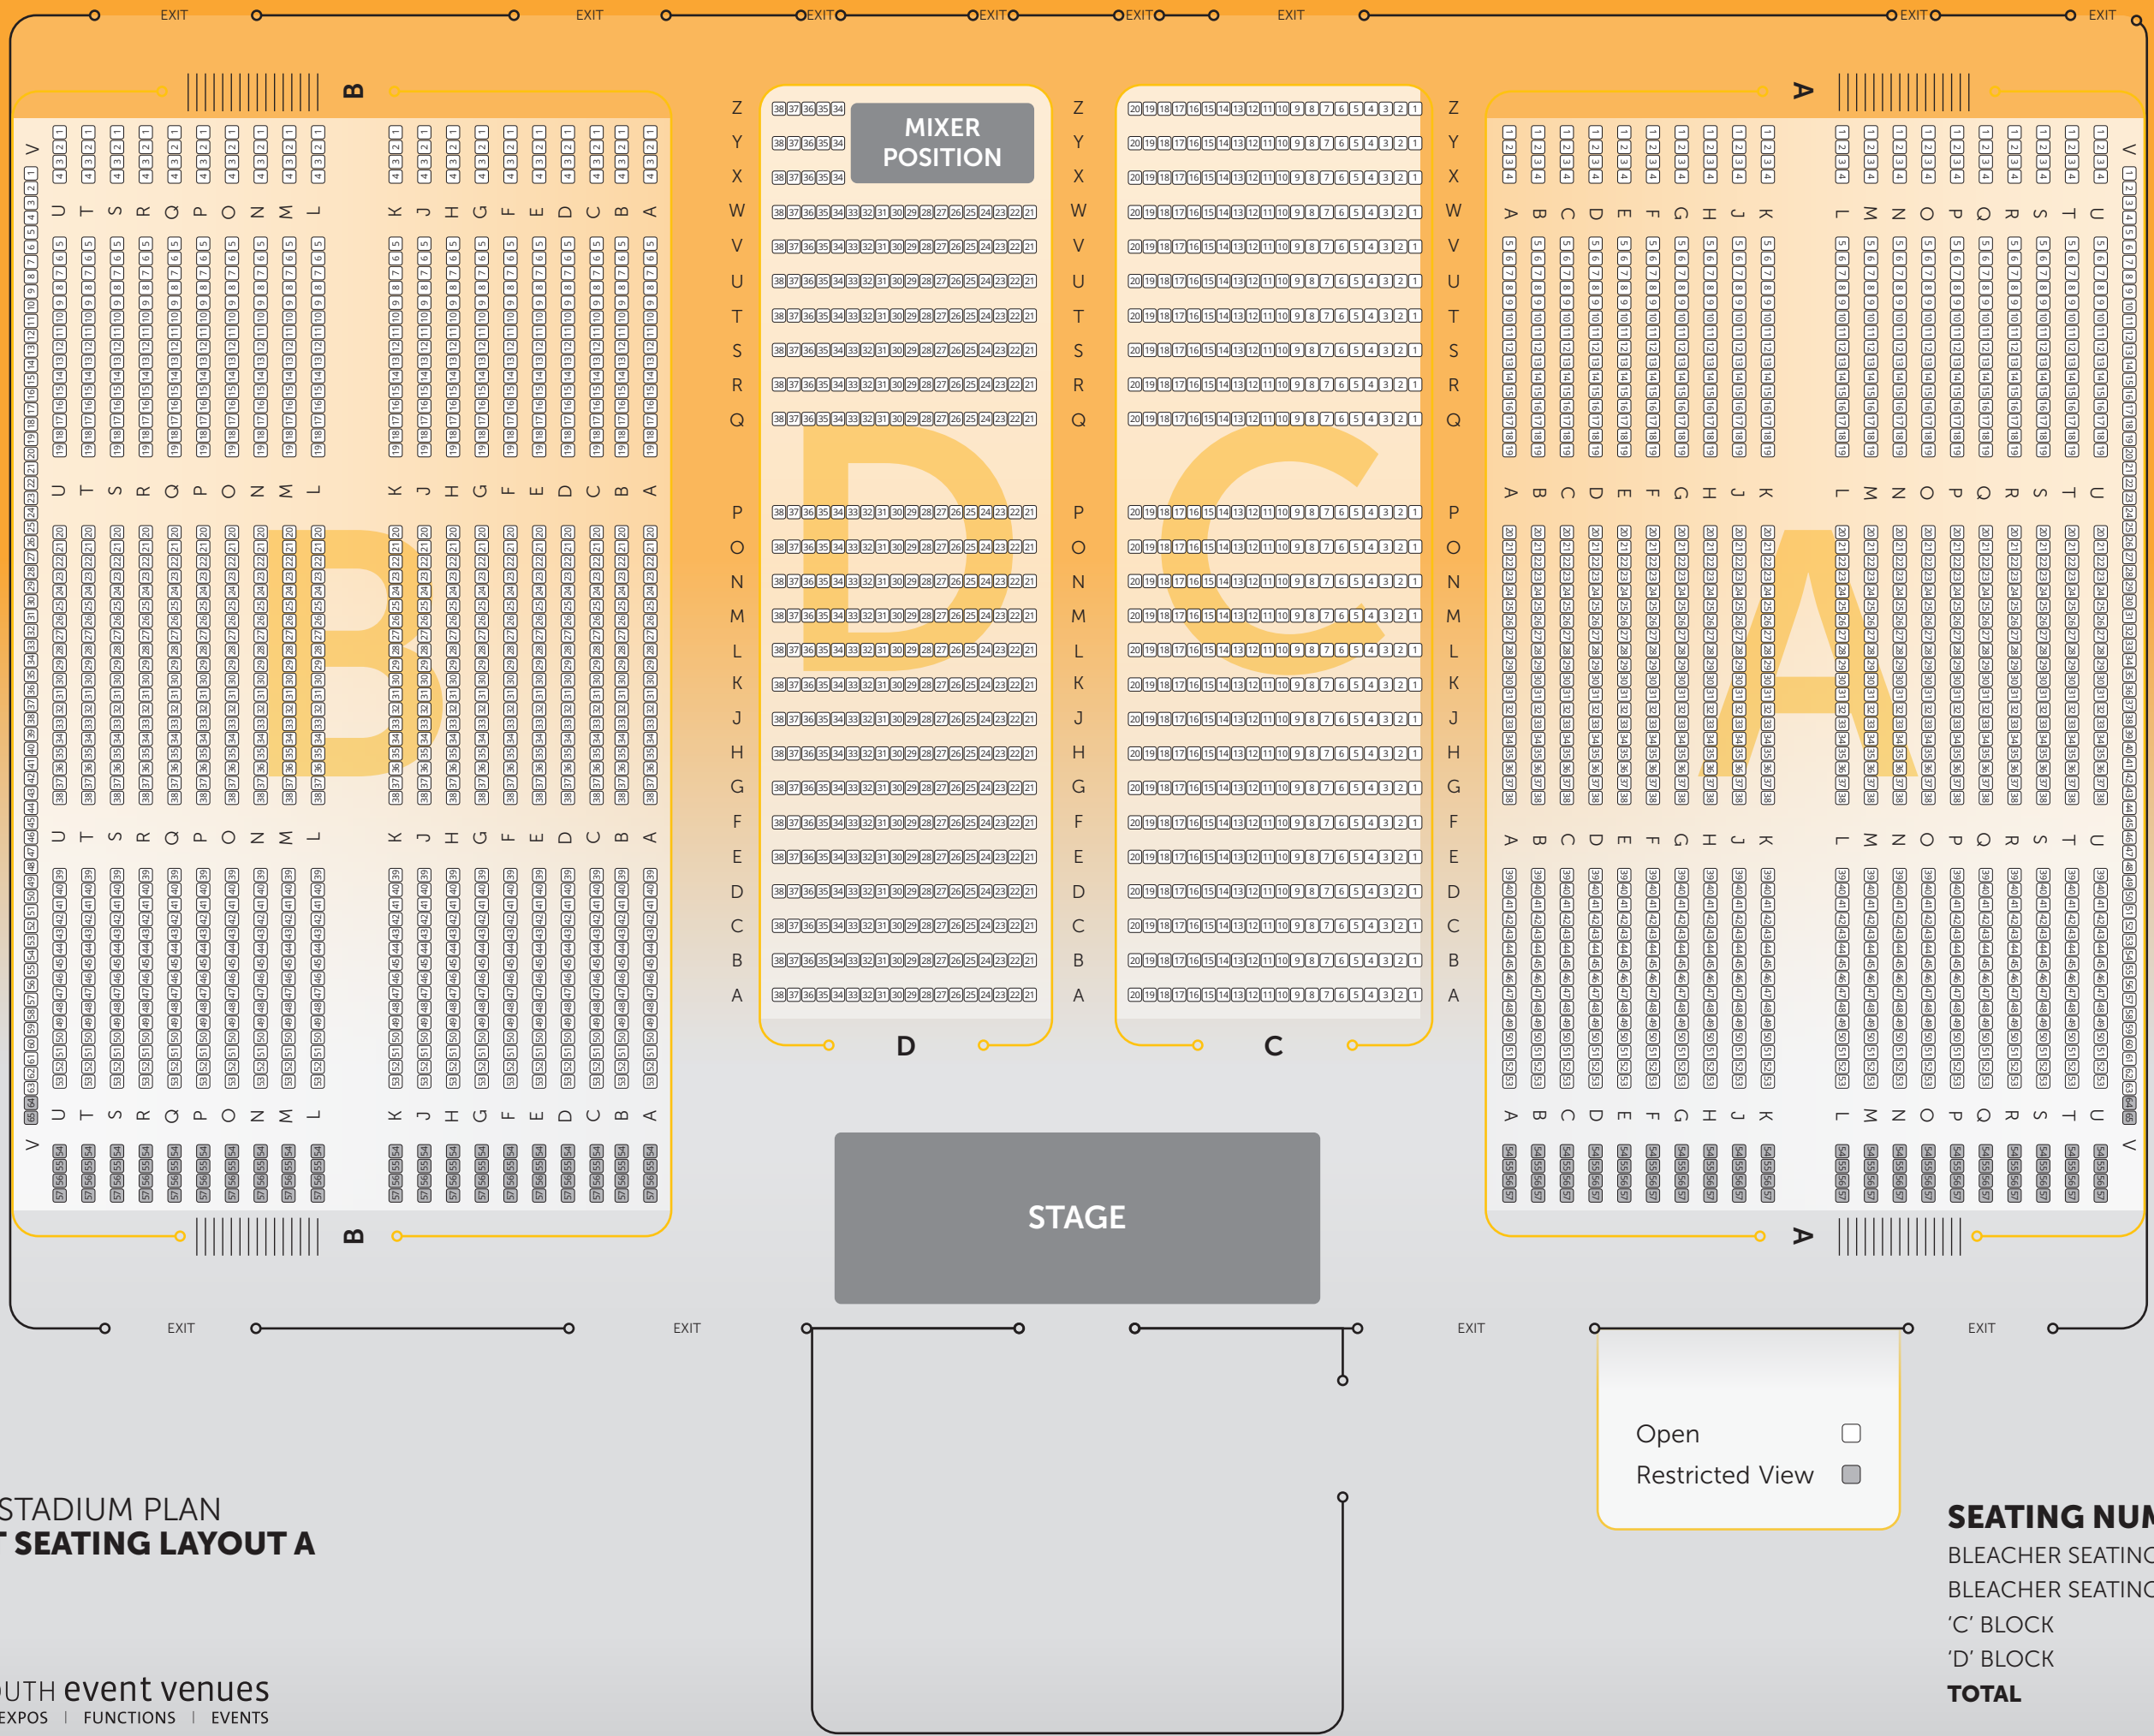

EXISTING STADIUM PLAN
CONCERT SEATING LAYOUT A

NEW PLYMOUTH event venues
 CONFERENCES | EXPOS | FUNCTIONS | EVENTS

SEATING NUMBERS

BLEACHER SEATING BANK 'A'	1205
BLEACHER SEATING BANK 'B'	1205
'C' BLOCK	500
'D' BLOCK	411
TOTAL	3321