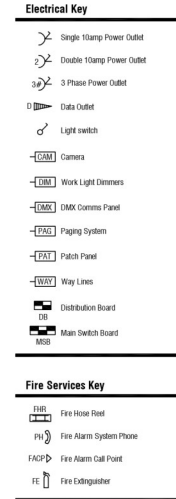

ALEXANDRA ROOM

Venue Description

Position and quality makes the Alexandra Room a popular choice. This room is a perfect blank canvas for themed events, weddings, corporate functions, seminars, expos and workshops.

Capacity

Theatre 200
Cocktail 200
Banquet 150
Classroom 100
Boardroom 60
U-Shape 45

Auditorium

Wide 11.8m
Length 19.5m
Height 7m

Double door entrance

Wide 1.5m
Height 2.2m
Distance between set of doors 2.53m

Roof loop grid

1. When any one hook is loaded, with adjacent hooks unloaded, the maximum load per hook is 85kg for the multi grip connection or 80kg for the two wire dog connection.
2. With the majority of hooks loaded, maximum load per hook is 25kg.

Drapes

Maroon velvet over three walls

Art rail

Around all walls. Above the curtain rail
Height from floor 4m

Power

6x PDL CAT 56 5pin 40amp sockets
7x 10amp dual-switch power outlets around walls

Lighting

Sodium work / Expo lights / Dimmable house lights

Sound

No conference/production sound installed in the function room. Background music and public address installed but this is controlled from the venue office.

A2.25 updated 10 January 2012
Te Kaurihera-i-Rohē o Ngāmotu
New Plymouth District Council
TSB SHOWPLACE
Alexandra Room & Alexandra Foyer Services
92 Devon Street New Plymouth
PH 06 759 6712 tbsshowplace@npdc.govt.nz
Scale 1:100