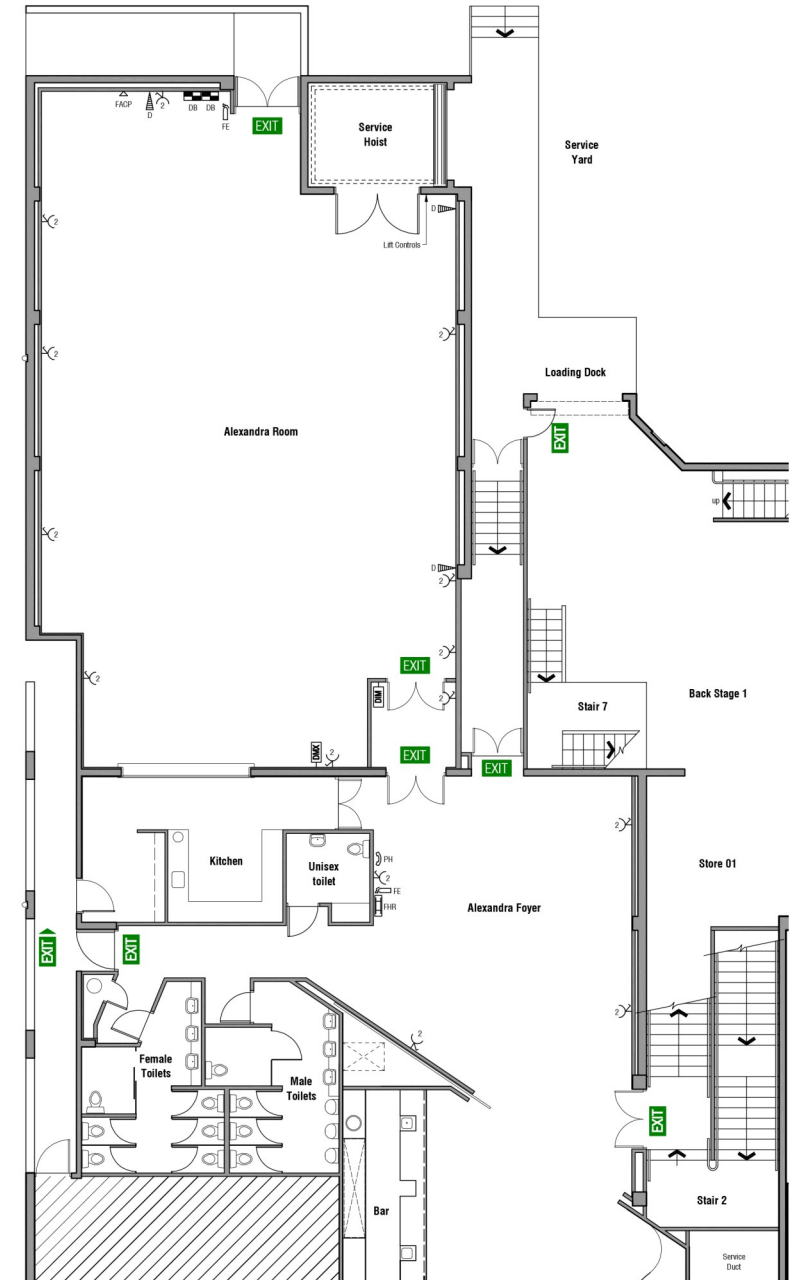

ALEXANDRA ROOM

Venue Description

Position and quality makes the Alexandra Room a popular choice. This room is a perfect blank canvas for themed events, weddings, corporate functions, seminars, expos and workshops.

Capacity

Theatre 200
Cocktail 200
Banquet 150
Classroom 100
Boardroom 60
U-Shape 45

Auditorium

Wide 11.8m
Length 19.5m
Height 7m

Double door entrance

Wide 1.5m
Height 2.2m
Distance between set of doors 2.53m

Roof loop grid

1. When any one hook is loaded, with adjacent hooks unloaded, the maximum load per hook is 85kg for the multi grip connection or 80kg for the two wire dog connection.
2. With the majority of hooks loaded, maximum load per hook is 25kg.

Drapes

Maroon velvet over three walls

Art rail

Around all walls. Above the curtain rail
Height from floor 4m

Power

6x PDL CAT 56 5pin 40amp sockets
7x 10amp dual-switch power outlets around walls

Lighting

Sodium work / Expo lights / Dimmable house lights

Sound

No conference/production sound installed in the function room. Background music and public address installed but this is controlled from the venue office.

A2.25 updated 10 January 2012
Te Kaurihera-i-Rohē o Ngāmotu
New Plymouth District Council
TSB SHOWPLACE
Alexandra Room & Alexandra Foyer Services
92 Devon Street New Plymouth
PH 06 759 6712 tbsshowplace@npdc.govt.nz
Scale 1:100