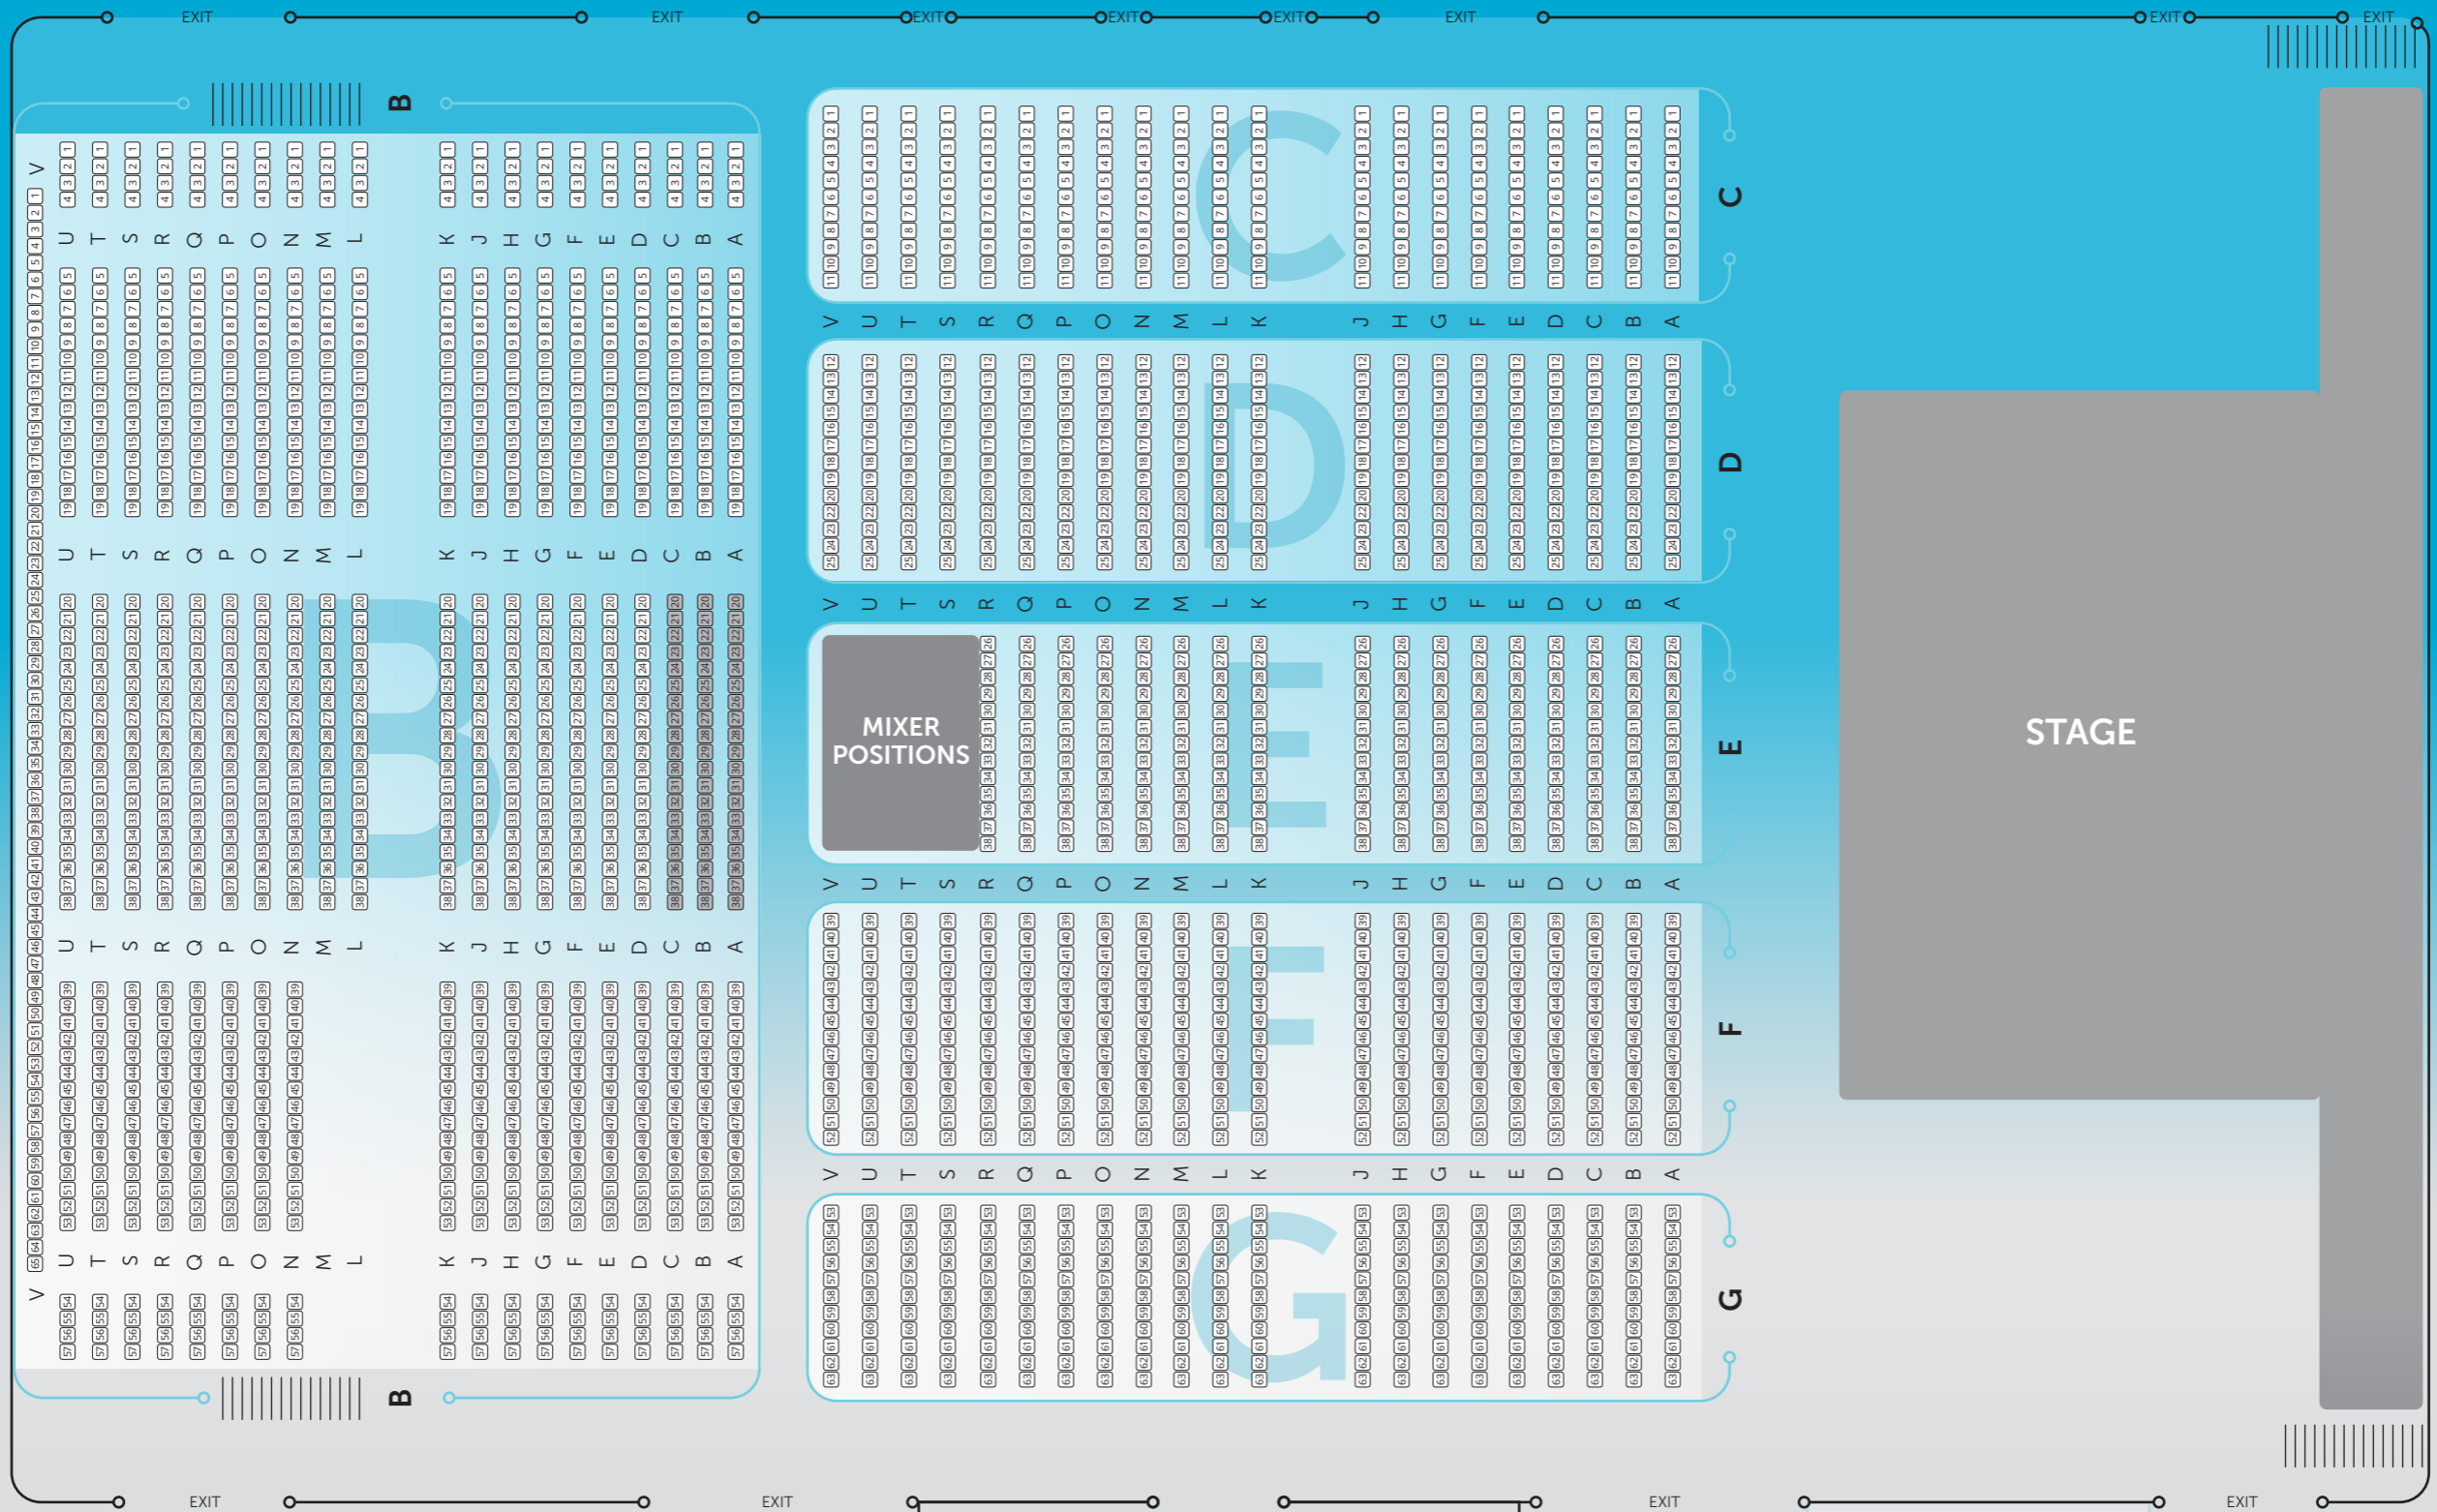

EXISTING STADIUM PLAN
CONCERT SEATING LAYOUT B

NEW PLYMOUTH event venues
 CONFERENCES | EXPOS | FUNCTIONS | EVENTS

Open
 Restricted View

| SEATING NUMBERS | |
|---------------------------|-------------|
| BLEACHER SEATING BANK 'B' | 1205 |
| C BLOCK | 231 |
| D BLOCK | 294 |
| E BLOCK | 221 |
| F BLOCK | 294 |
| G BLOCK | 231 |
| TOTAL | 2476 |