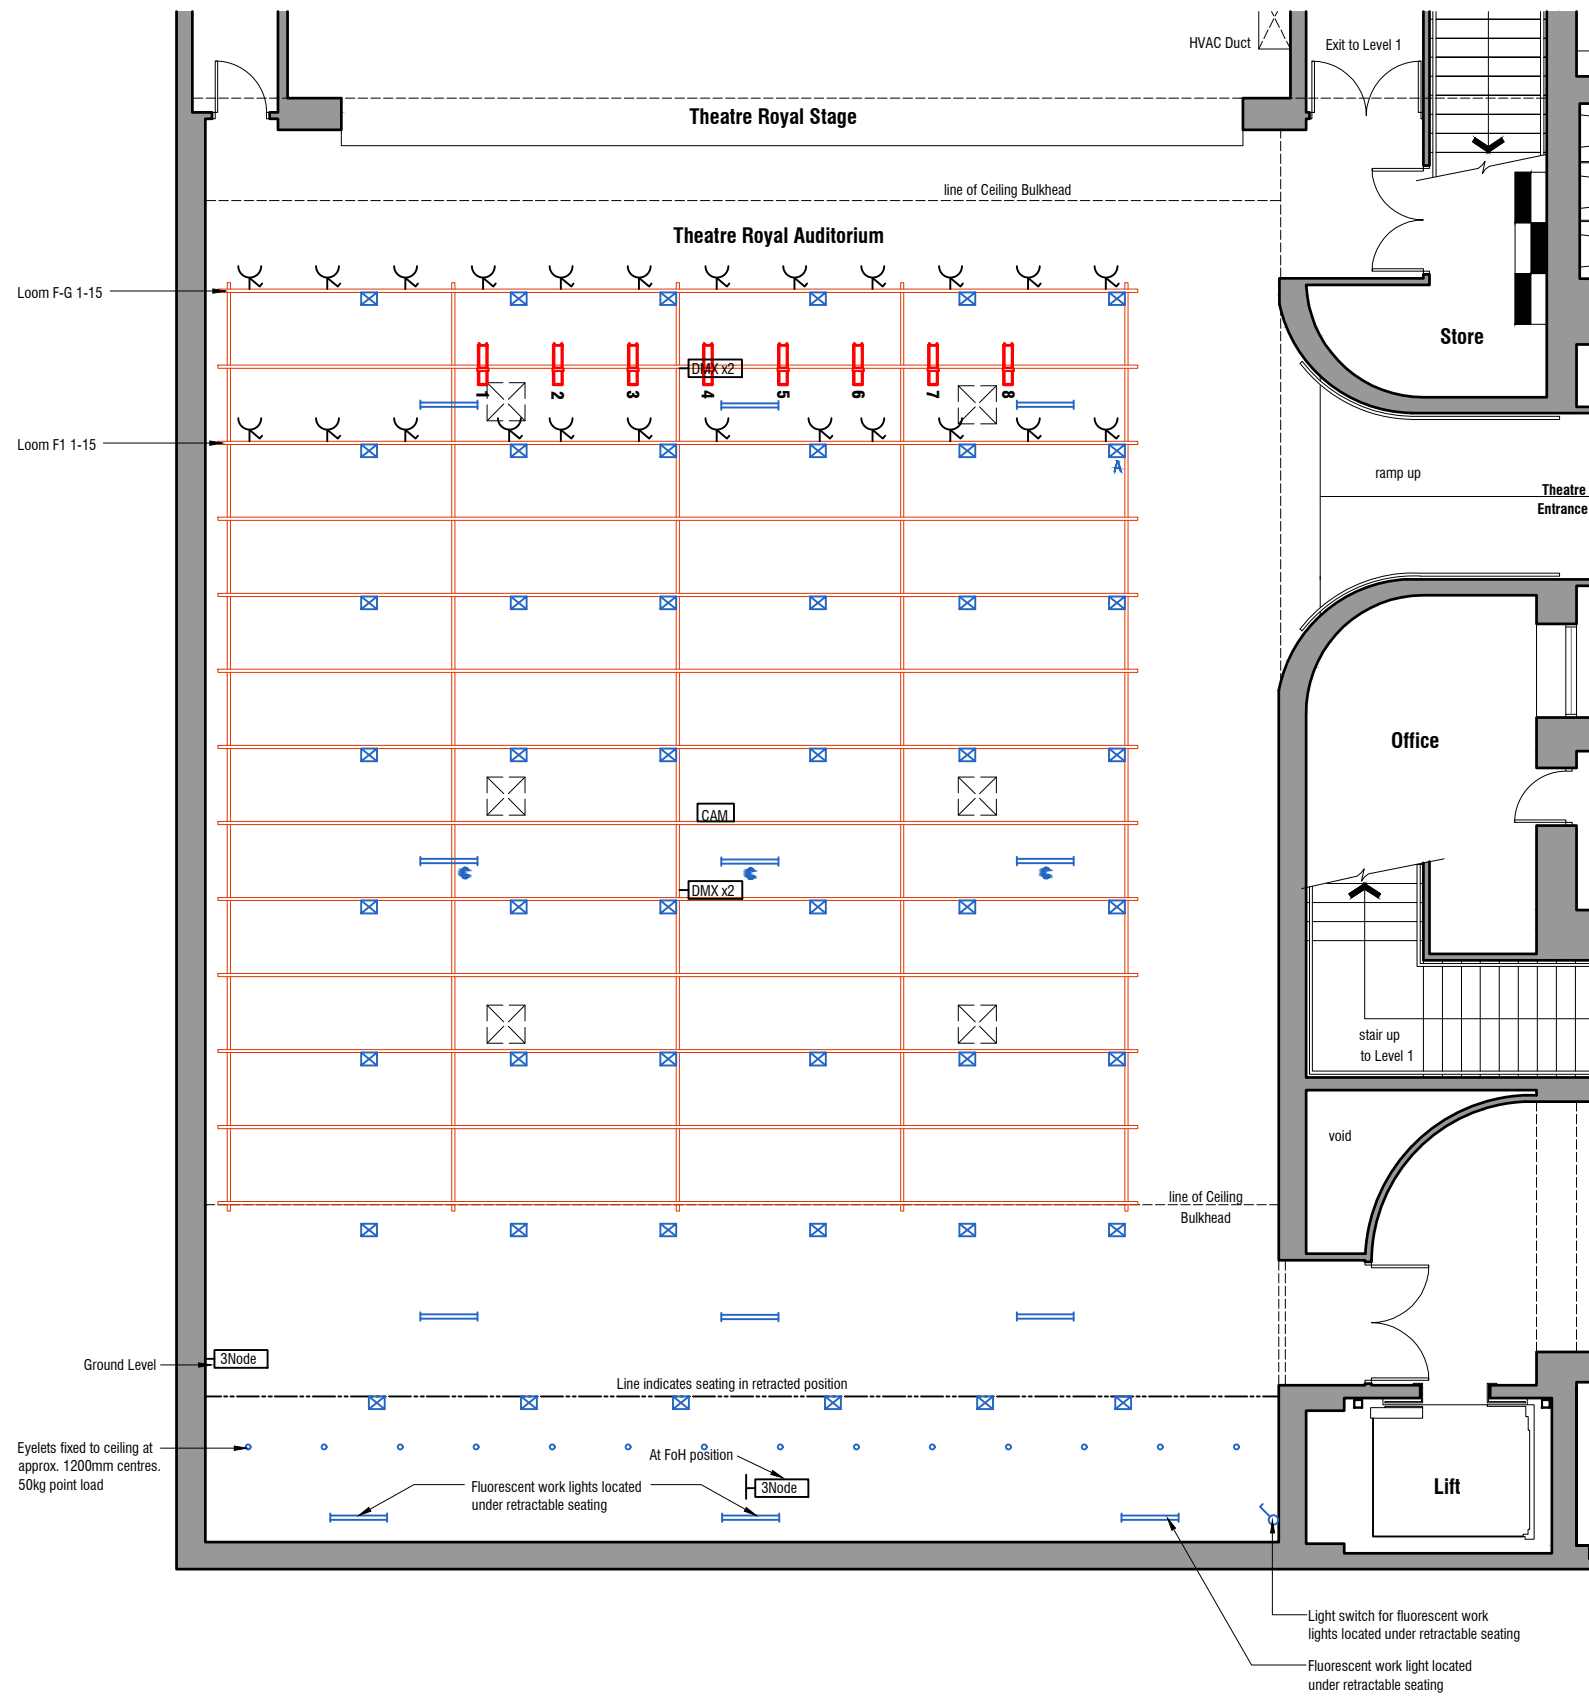

Lighting Key

- House Lights
- Fluorescent lights
- Stage Blue Lights
- HVAC ceiling grille
- Prolights CT+ (25-50deg)
- ShowPro LED Fresnel RGBAL
- Prolights Eclipse Cyc100

Note: Fitting Numbers references fittings from a control perspective
Other information like DMX addressing is in the Supplied Table

Electrical Key

- Single 10amp Power Outlet
- Camera
- ELC 3 Channel DMX Node
- DMX Comms Panel

Supplied By:
LIGHTHAUS

TSB SHOWPLACE

92 Devon St New plymouth
tsbshowplace@npdc.govt.nz
PH 06 759 6712

Project Title:
**TSB Showplace
Lighting upgrade**

Drawing:
Theatre Royal Auditorium Lighting Plan

Site Address:
**TSB Showplace
92 Devon Street
New Plymouth**

Status:
As Built

REVISION	ISSUED BY	DESCRIPTION	DATE
A	DM	For Approval	10/1/23
B	DM	For Approval - Following Comments	16/1/23
C	DM	As Built	20/2/23
D	DM	As Built - Following Comments	2/3/23
Revision Schedule			

Project No.	Date:
Drawn By: Dave Morrison	10/1/2023
Checked By: Nick Reeves	Scale: NTS
	Sheet No: 2 of 3
	Revision: D